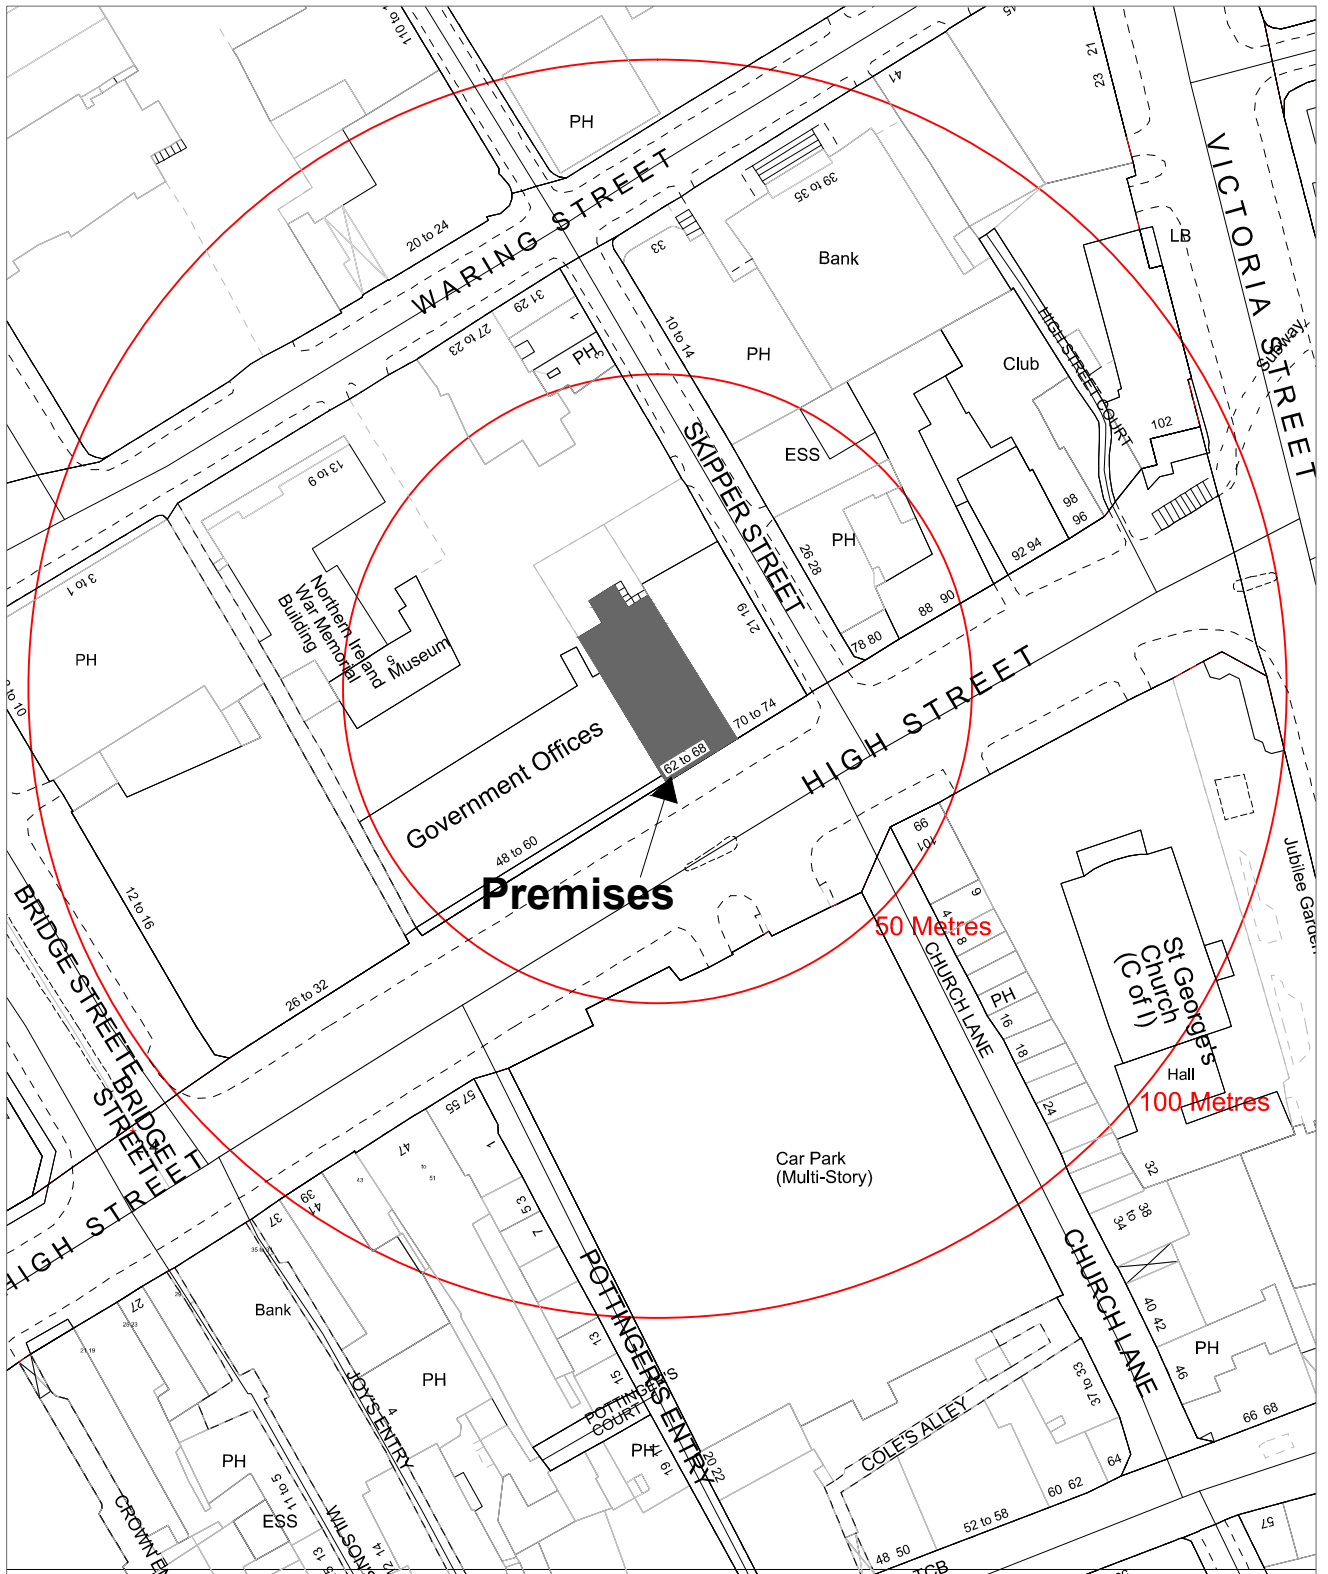

Building Control Service

Appendix 2

DRAWN BY MT
DATE 12/01/2016

The National Grande Café Bar & Sixty6
62-68 High Street

SCALE 1:1250